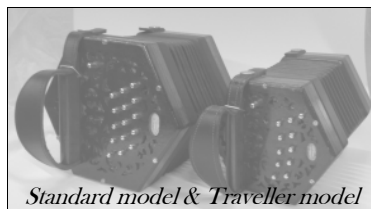

Standard model & Traveller model

C/G with C#/Eb accidental
Complete with padded case.

£ 1,250.00

* Marcus Traveller has one accidental key on right hand side. The C and G rows are the same as the Standard Anglo Concertina.