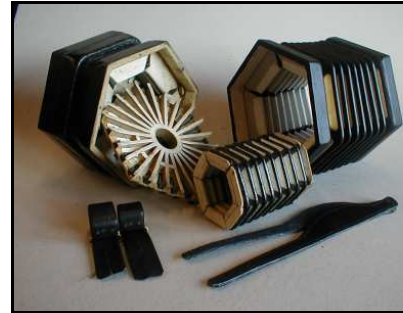

37 Key English Concertina

1.260 kg

£1,750.00

Wooden ends with
traditional pattern fretwork
Black leather 7 fold bellows
Black leather thumb straps
Brass / leather covered finger plates
Metal buttons
Italian steel reeds
Complete with black hard case

£1,750.00

Ranging from **F** (8) below mid **C** through to
D (41) two octaves above mid **C**

Hard
Case
£59.95

Cases

Soft
Case
£29.95

Repairs & Renovations

Tuning

Anglo, English & Duet to concert pitch - **£2** per key

Repadding per key **£1.50**

Revalving per key **£1.00**

Bellows

Best quality leather bellows, with a choice of
traditional or black grain papers.

6 Fold	Standard Size	£295
7 Fold	Standard Size	£335
6 Fold	Aeola Standard Size	POA
7 Fold	Edeophone Standard Size	POA
7 Fold	Edeophone Large Size	POA

0.836 kg

£1,250.00

Marcus
TRAVELLER

At only five inches across the flats, the Marcus Traveller is a 21 key instrument including the all important C#/Eb accidental, giving you the capability of playing in C, G, D, Em & Am making this a versatile addition for any Anglo player. Ideal for travelling whilst on holiday or at work.